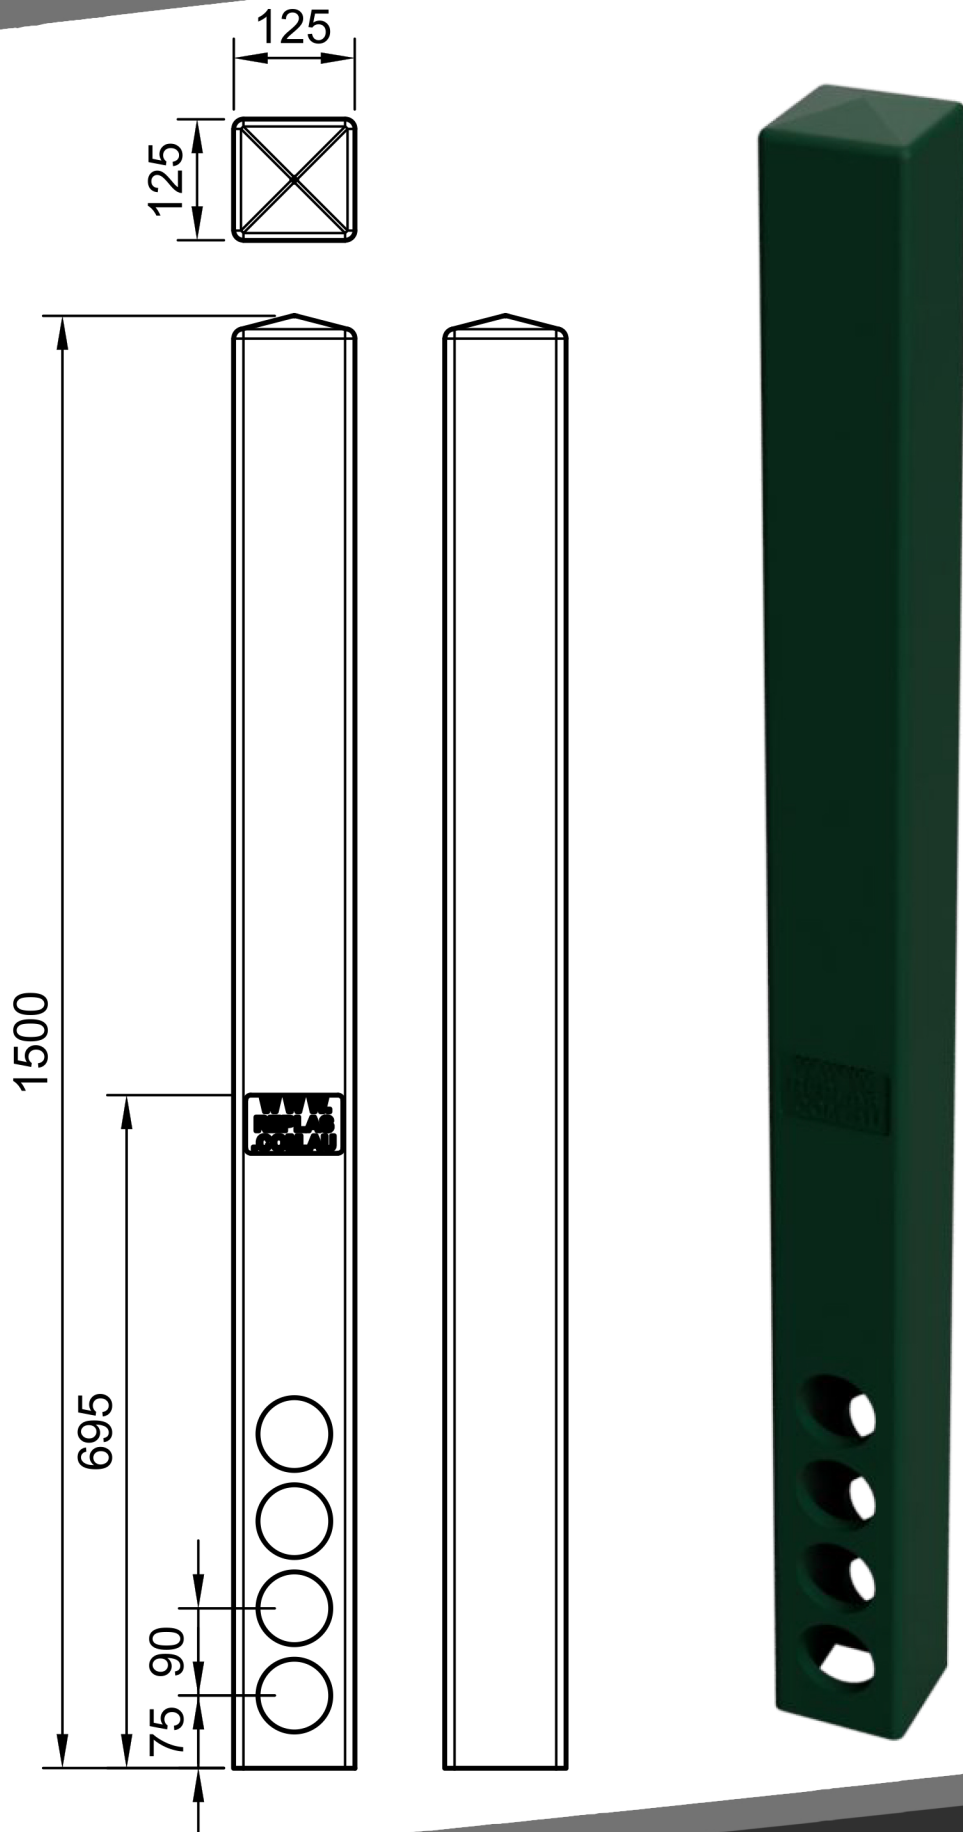

Specification Sheet

www.metalart.co.nz

125mm Bollard

All dimensions are in millimetres (mm) unless specified.

If you require further assistance, please contact our friendly customer service team (04) 939 6666